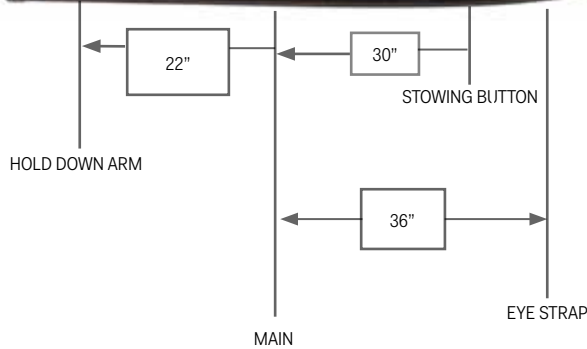

## 2015 - 2018 T/B/F/H Bimini Top

**PARTS LIST**

<p>Deck Button HDWR x 6</p> 	<p>Eye Strap HDWR x 2</p> 
	<p>x 2</p> 

(FIG. 1)

MOUNT THE STOWING BUTTON ON THE GUNNEL WHERE THE WINDSHIELD MEETS THE CONSOLE. MEASURE 30" CENTER TO CENTER BACK FROM THAT BUTTON FOR THE MAIN BUTTON