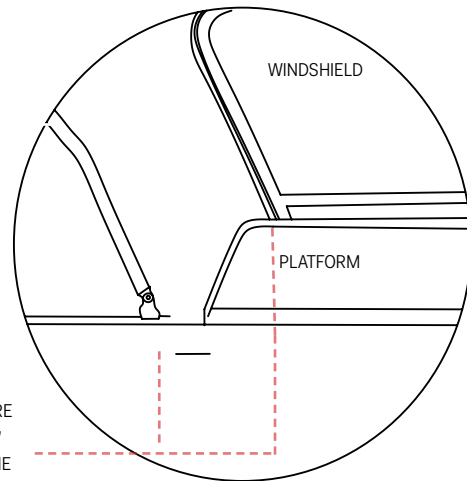

## 2015 - 2018 T/B/F/H Bimini Top

**PARTS LIST**

<p>Deck Button HDWR x 6</p> 	<p>Eye Strap HDWR x 2</p> 
	<p>x 2</p> 

(FIG. 1)

MOUNT THE STOWING BUTTON ON THE GUNNEL WHERE THE WINDSHIELD MEETS THE CONSOLE. MEASURE 30" CENTER TO CENTER BACK FROM THAT BUTTON FOR THE MAIN BUTTON